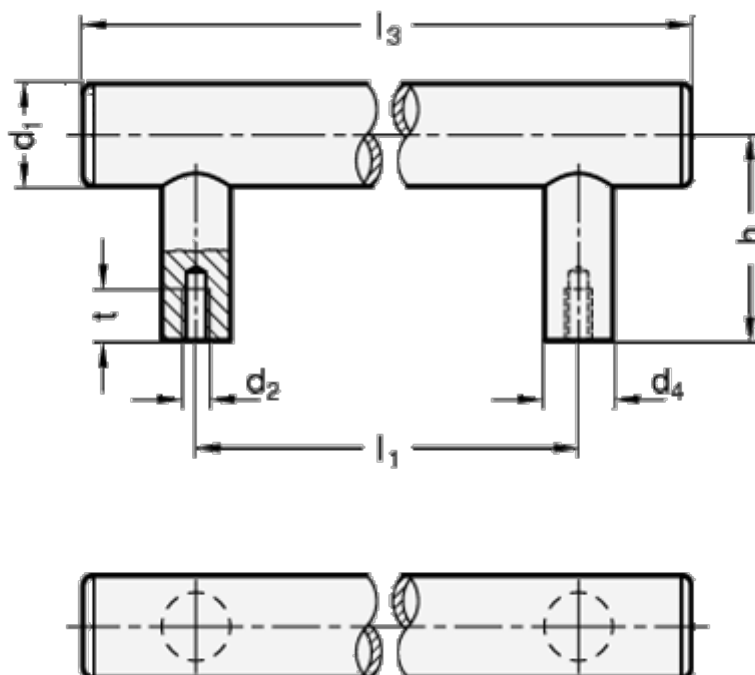

Article number: 20666530M8600E

Description: E+G St. steel tubular handle GN 666.5-30-M8-600-E  
E - with stainless steel cap, mounted from the back

## Measures

d1	= 30
d2	= M8
d4	= 20
h	= 60
l1 +/-0.5	= 600
l3	= 665
l4	= 15
t min	= 15